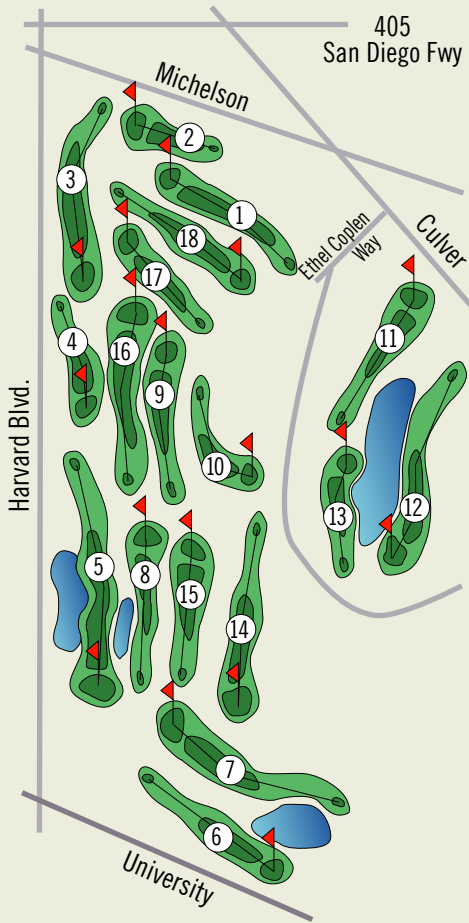

Thank you for choosing Rancho San Joaquin Golf Course.
Professionally managed by American Golf Corporation.